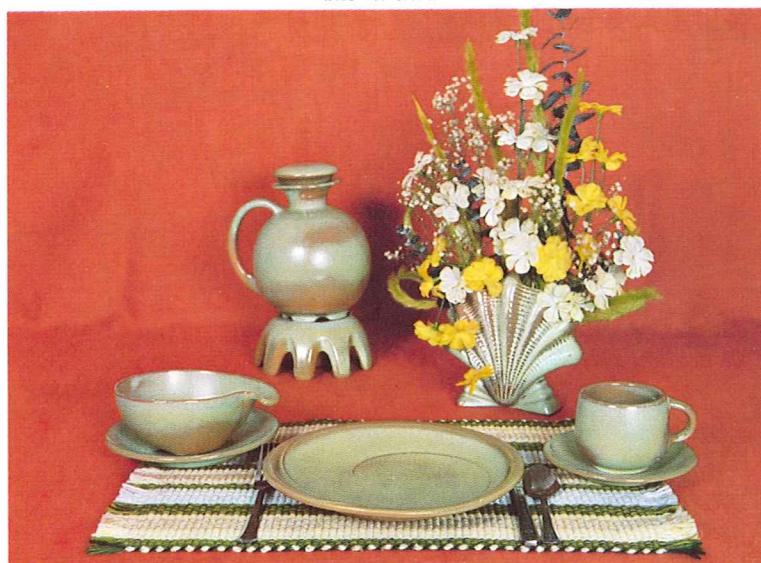

LAZYBONES Pattern

AVAILABLE IN: Brown Satin, Desert Gold, Prairie Green, Robin Egg Blue

BROWN SATIN

DESERT GOLD

PRAIRIE GREEN

ROBIN EGG BLUE

4LS-45 PC. SERVICE SET FOR EIGHT, BOXED 137.50

- | | |
|------------------|------------------|
| 8 - Cups | 1 - 13" Platter |
| 8 - Saucers | 1 - Creamer |
| 8 - 14 Oz. Bowls | 1 - Sugar |
| 8 - 7" Plates | 1 - Sugar Lid |
| 8 - 10" Plates | 1 - Serving Bowl |

4DTS-25 PC. DELUXE STARTER SET-BOXED 75.00

- Includes: Regular 20-Pc. Set
Plus 1-13" Platter
1-Creamer
1-Sugar
1-Sugar Lid
1-Serving Bowl

4TS-20 PC. STARTER SET FOR FOUR, BOXED 65.00

- | |
|-----------------------------|
| 4 - Cups |
| 4 - Saucers |
| 4 - 7" B & B Plates |
| 4 - 10" Plates |
| 4 - 14 oz. Chili-Soup Bowls |